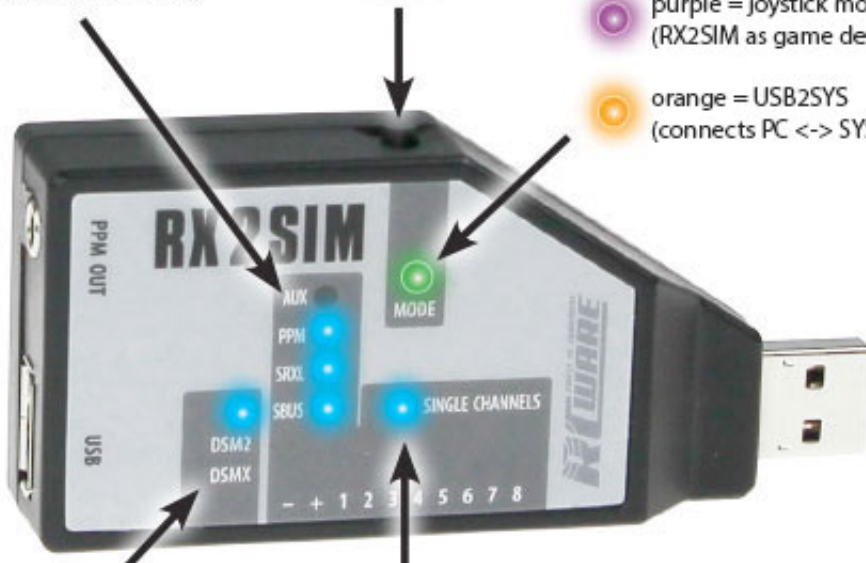


Download

[Ware Simulator Rc](#)

Singleline receiver types:

- 1. PPM-Seriell
- 2. SRXL
- 3. Futaba S.Bus / S.Bus2

Operation mode:

-  green = simulator mode (USB loop through)
-  purple = joystick mode (RX2SIM as game device)
-  orange = USB2SYS (connects PC <-> SYS)

Spektrum
DSM2/DSMX
JR RJ01 DMSS

Conventional receiver with single servo outputs

Receiver connections

[Ware Simulator Rc](#)

With today's modern technology, the Pro War Simulator Red Vs Blue No more short and annoying cables between your computer and RC transmitter.. Bus, SRXL, Spektrum DSM2/DSMX, JR DMSS) RX2SIM converts the incoming control signals into a trainer signal that can be used by the simulator interface dongle.. If you want to hone your RC airplane or glider skills, flight simulation software lets you do it in any kind of weather and you can even fly outdoor planes in the.

There is no need for a trainer port on the radio anymore RX2SIM connects your RC receiver with the simulator dongle.

what are simulator games

what are simulator games, what are the codes for bee swarm simulator, what are the codes for anime fighting simulator, what are the codes for anime fighting simulator 2020, what are the codes for tower defense simulator, what are the codes for bubble gum simulator, what are the codes for saber simulator, what are the codes for lawn mowing simulator, what are the codes for mining simulator, what are the codes for driving simulator

You can use a conventional receiver with standard servo output ports as well as common serial signal/singleline receivers (supported protocols are PPM, Futaba S.. The control signals are transmitted from the receiver to RX2SIM via the supplied patch cable (included in box).. RX2SIM allows to convert nearly any RC simulator on the market to work wireless.. RealFlight owners Download FREE software updates with new aircraft, flying sites and more! Now you can always have the most current version of RealFlight.